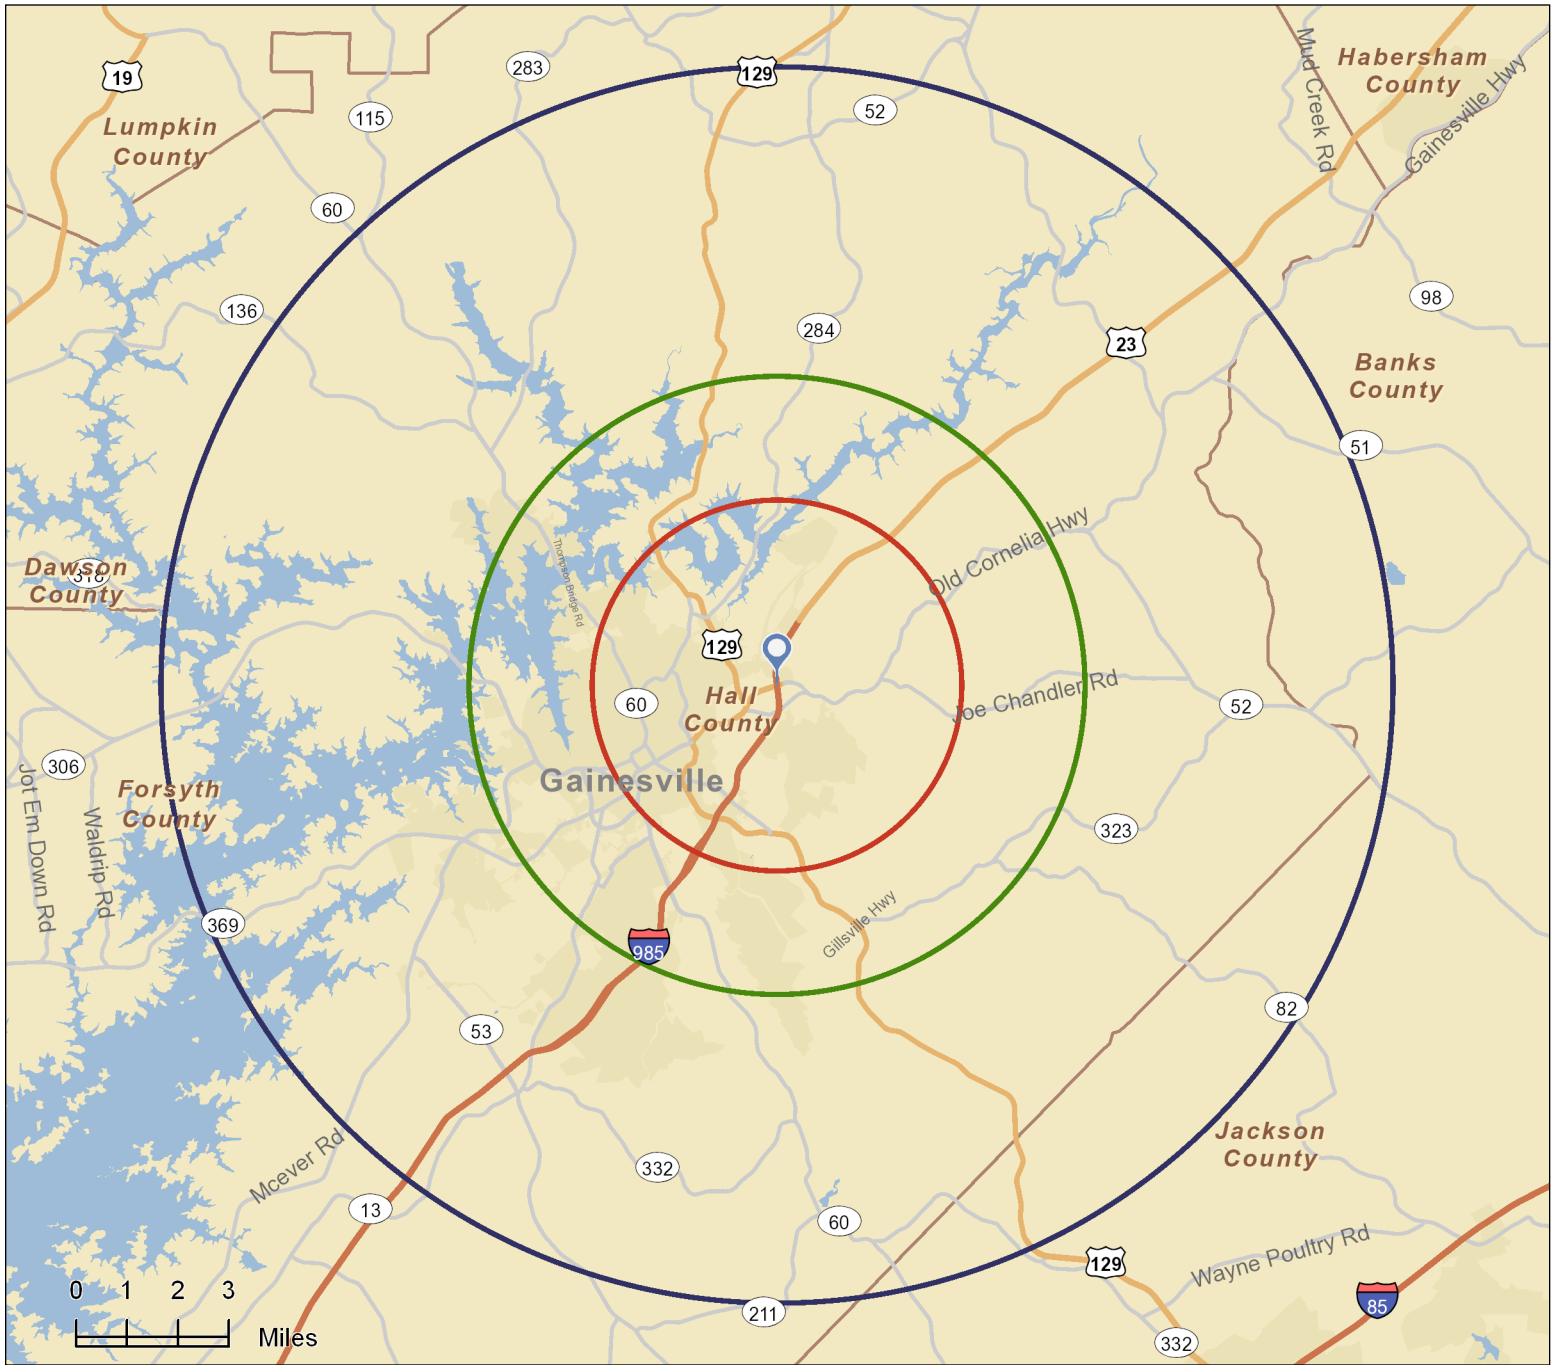

# Site Map

Jesse Jewell Pkwy and I-985  
Jesse Jewell Pkwy NE, Gainesville, GA, 30501  
Ring: 3, 5, 10 Miles

Georgia Power Community & Economic  
Latitude: 34.31627  
Longitude: -83.78862

April 10, 2012